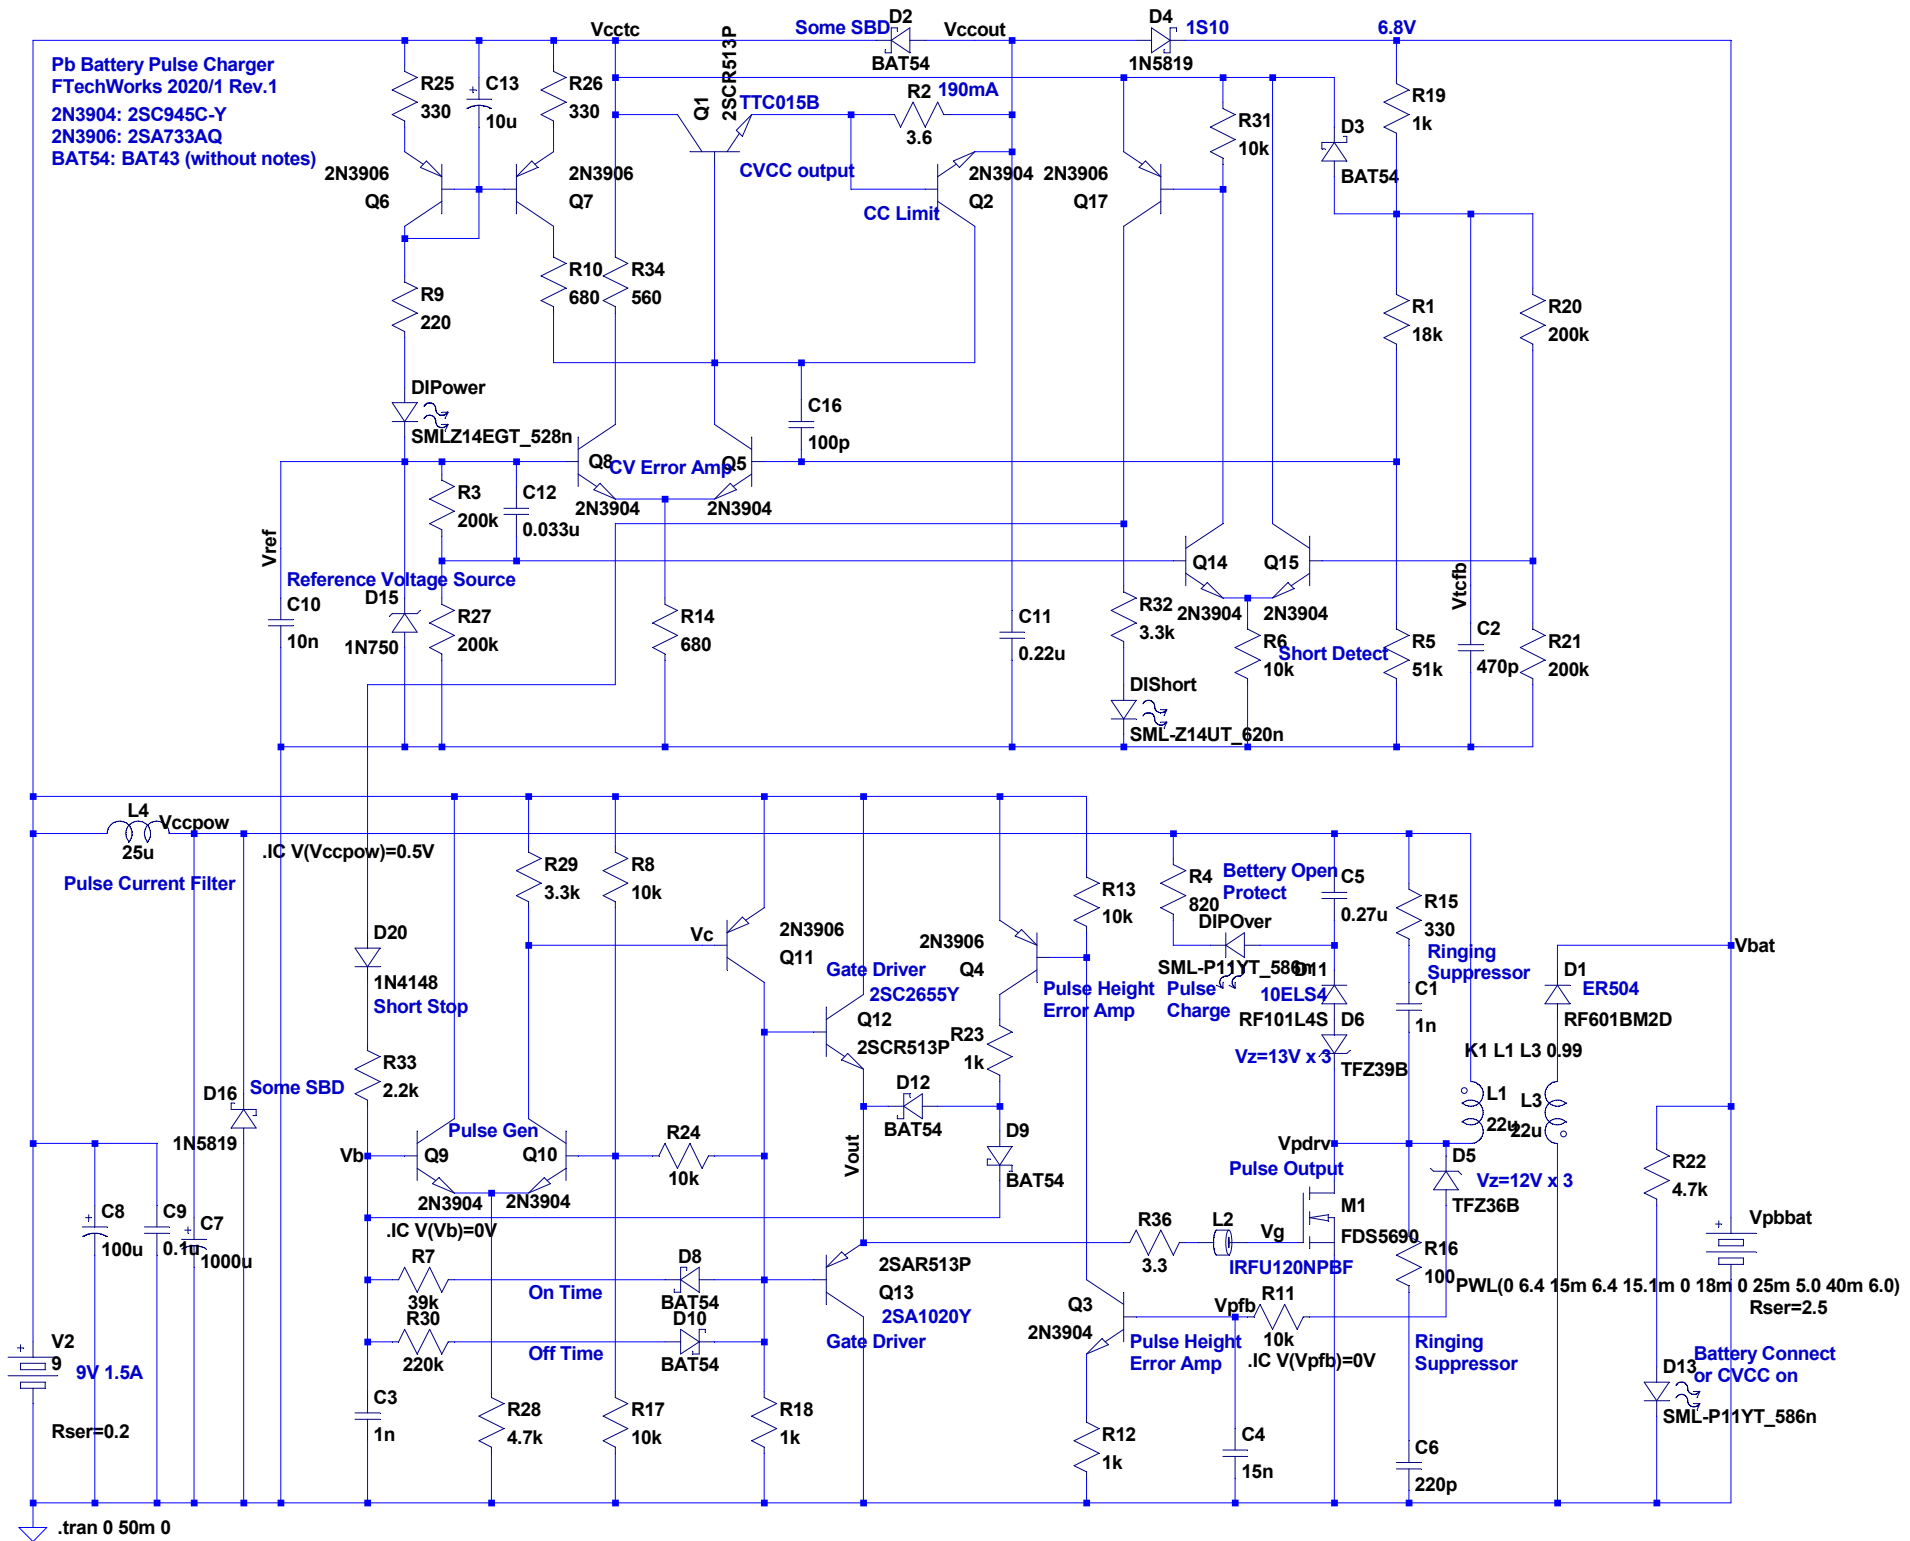

Pb Battery Pulse Charger
 FTechWorks 2020/1 Rev.1
 2N3904: 2SC945C-Y
 2N3906: 2SA733AQ
 BAT54: BAT43 (without notes)

--- D:\bsch\PulseCharge\PulseCharge6VFullTr-1-CVCCFix.asc ---